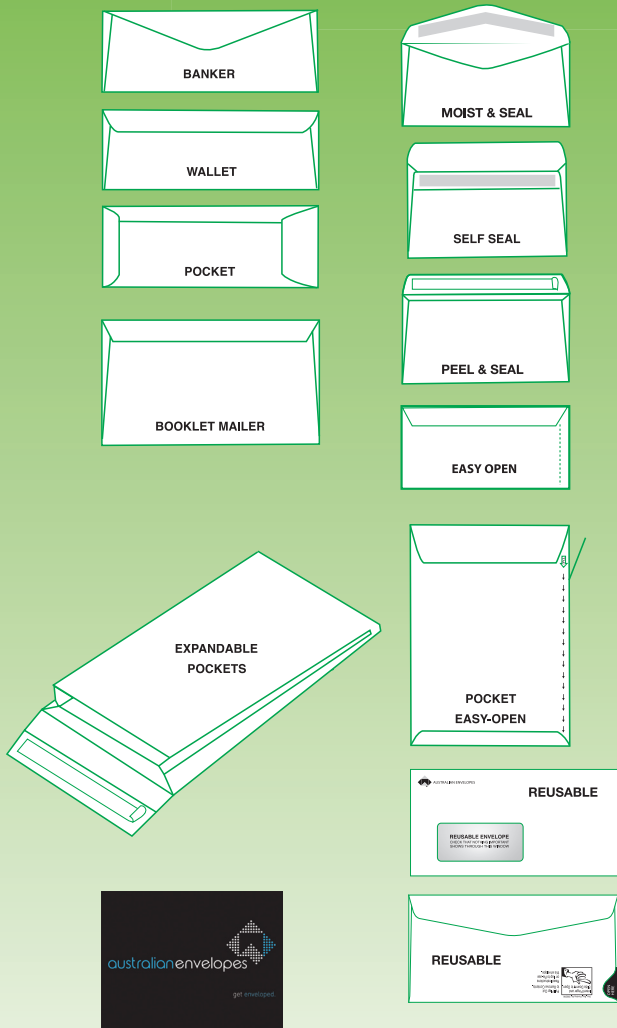

Closure Systems

International Envelope & Paper Size Guide

Envelope Window Size & Positional Chart

DL Envelopes (110 x 220mm)

C5 Booklet Mailers (162 x 229 mm)

C4 Booklet Mailers (229 x 324 mm)