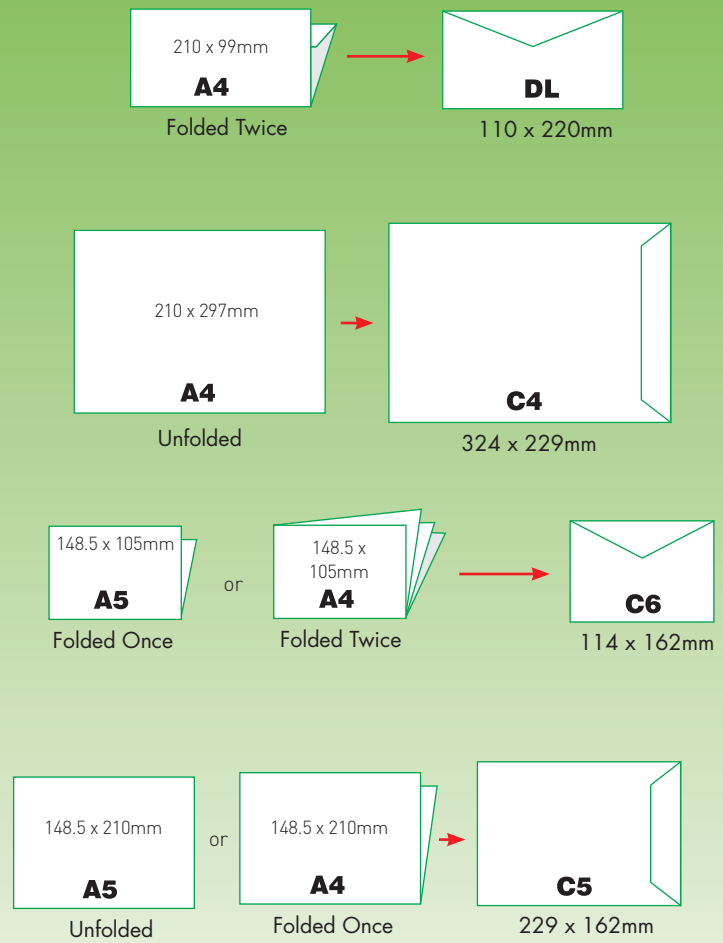

Closure Systems

International Envelope & Paper Size Guide

Envelope Window Size & Positional Chart

DL Envelopes (110 x 220mm)

C5 Booklet Mailers (162 x 229 mm)

C4 Booklet Mailers (229 x 324 mm)