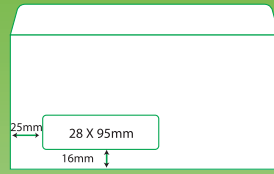

Closure Systems

International Envelope & Paper Size Guide

Envelope Window Size & Positional Chart

DL Envelopes (110 x 220mm)

C5 Booklet Mailers (162 x 229 mm)

C4 Booklet Mailers (229 x 324 mm)