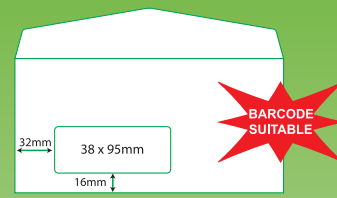

Closure Systems

International Envelope & Paper Size Guide

Envelope Window Size & Positional Chart

DL Envelopes (110 x 220mm)

C5 Booklet Mailers (162 x 229 mm)

C4 Booklet Mailers (229 x 324 mm)