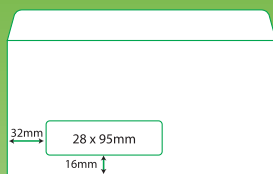

Closure Systems

International Envelope & Paper Size Guide

Envelope Window Size & Positional Chart

DL Envelopes (110 x 220mm)

C5 Booklet Mailers (162 x 229 mm)

C4 Booklet Mailers (229 x 324 mm)